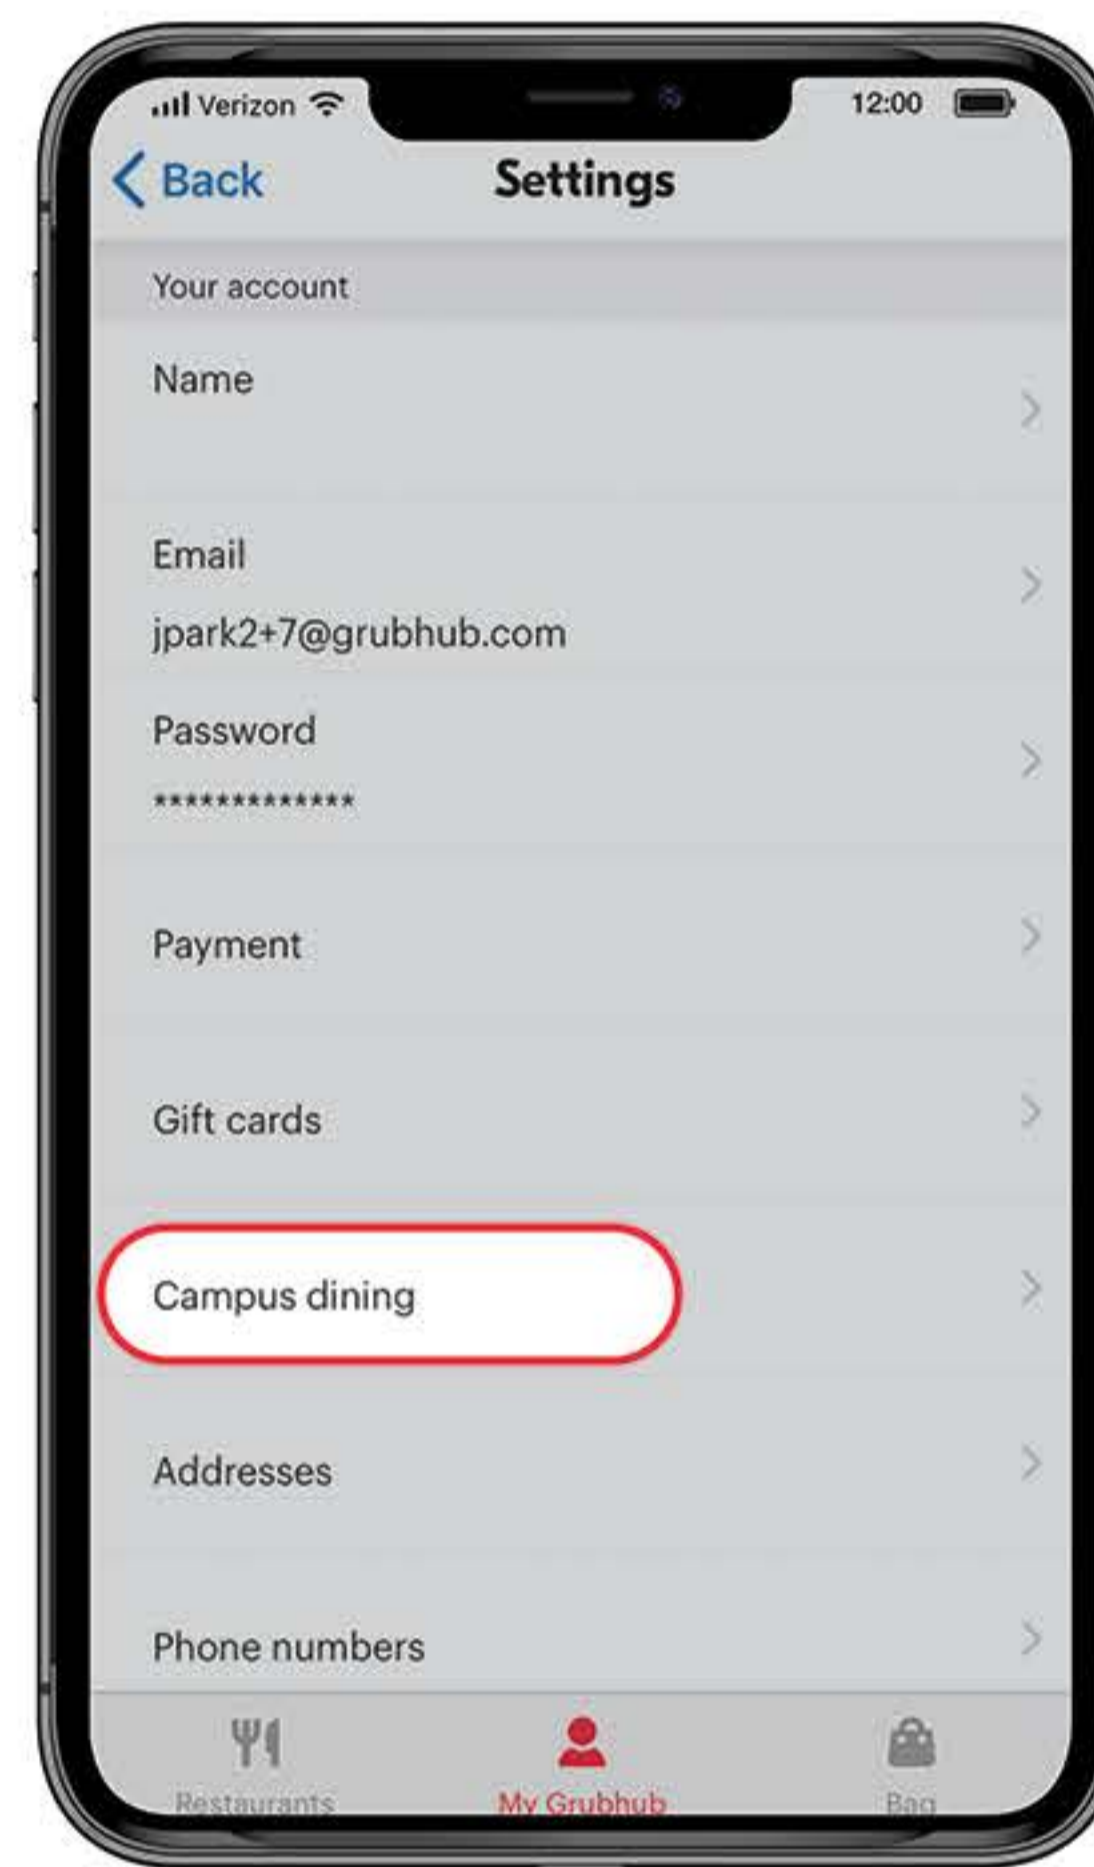

GRUBHUB® Easy sign-up instructions

Welcome to Campus Dining on Grubhub!

You can access Campus dining in many different ways. The following instructions are for onboarding onto Campus dining on Grubhub through **User Settings**.

Instructions:

1

Download Grubhub and create a new account. Or Sign in if you already have Grubhub downloaded.

2

On your Account page, select the Settings (gear icon) at the top right

3

In your Settings, click on Campus Dining

4

Select your campus and your school affiliation

5

Add campus card or go directly to the list of on campus restaurants.